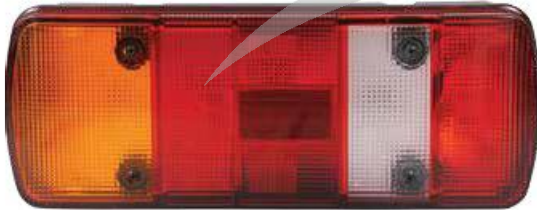

ATEGO

Stop Lamba / Tail Lamp