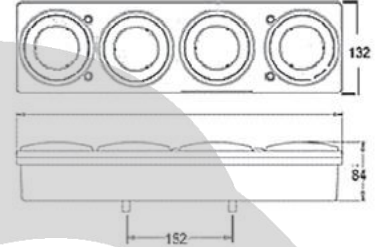

NEW FLASH I

Stop Lamba / Tail Lamp

AMPUL / BULB: 21W,5W

KOLİ ÖZELLİKLER / BOX FEATURES	ÖLÇÜ / SIZE
KOLİ EBADI / BOX SIZE	675 x 415 x 505
KOLİ İÇİ ADEDİ / BOX IN PCS.	18
KOLİ AĞIRLIĞI / BOX WEIGHT	21,30 kg
CAM KOLİ İÇİ ADEDİ / LENS BOX IN PCS.	54

NEW FLASH II

Stop Lamba / Tail Lamp

AMPUL / BULB: 21W,5W

KOLİ ÖZELLİKLER / BOX FEATURES	ÖLÇÜ / SIZE
KOLİ EBADI / BOX SIZE	675 x 415 x 505
KOLİ İÇİ ADEDİ / BOX IN PCS.	18
KOLİ AĞIRLIĞI / BOX WEIGHT	21,65 kg
CAM KOLİ İÇİ ADEDİ / LENS BOX IN PCS.	54

ACTROS

Stop Lamba / Tail Lamp

AMPUL / BULB: 21W,5W

KOLİ ÖZELLİKLER / BOX FEATURES	ÖLÇÜ / SIZE
KOLİ EBADI / BOX SIZE	590 x 430 x 570
KOLİ İÇİ ADEDİ / BOX IN PCS.	16
KOLİ AĞIRLIĞI / BOX WEIGHT	23,10 kg
CAM KOLİ İÇİ ADEDİ / LENS BOX IN PCS.	32

KOD / ITEM NO	ÖZELLİKLER / FEATURES
KT44156 LK LH	Kablolu (Sol) / With Cable (Left)
KT44156 LK RH	Kablolu (Sağ) / With Cable (Right)
KT44156 LS LH	Soketli (Sol) / With Socket (Left)
KT44156 LS RH	Soketli (Sağ) / With Socket (Right)
KT44156 C RH/LH	Cam (Sağ-Sol) / Lens (Right-Left)