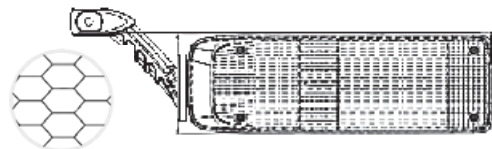

AMPUL / BULB: 21W,5W

KOLİ ÖZELLİKLER / BOX FEATURES	ÖLÇÜ / SIZE
KOLİ EBADI / BOX SIZE	590 x 510 x 585
KOLİ İÇİ ADEDİ / BOX IN PCS.	15
KOLİ AĞIRLIĞI / BOX WEIGHT	22,90 kg

KOD / ITEM NO	ÖZELLİKLER / FEATURES
KT44157 LKDP LH	Kablolu (Sol) / With Cable (Left)
KT44157 LKDP RH	Kablolu (Sağ) / With Cable (Right)
KT44157 LSDP LH	Soketli (Sol) / With Socket (Left)
KT44157 LSDP RH	Soketli (Sağ) / With Socket (Right)