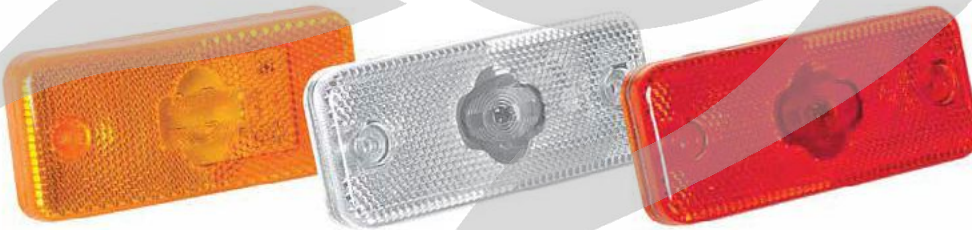

Ledli İşaret Lamba / Side Marker Lamp With Led

KOLİ ÖZELLİKLER / BOX FEATURES	ÖLÇÜ / SIZE
KOLİ EBADI / BOX SIZE	610 x 315 x 350
KOLİ İÇİ ADEDİ / BOX IN PCS.	288
KOLİ AĞIRLIĞI / BOX WEIGHT	16,40 kg

KOD / ITEM NO	ÖZELLİKLER / FEATURES
KT44199	Yan İşaret Lamba (Sarı) / Side Marker Lamp (Yellow)
KT44200	Yan İşaret Lamba (Beyaz) / Side Marker Lamp (White)
KT44201	Yan İşaret Lamba (Kırmızı) / Side Marker Lamp (Red)