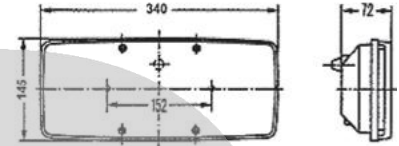

KOD / ITEM NO	ÖZELLİKLER / FEATURES
KT44346 LK LH	Kablolu (Sol) / With Cable (Left)
KT44346 LK RH	Kablolu (Sağ) / With Cable (Right)
KT44346 C	Cam / Lens

AMPUL / BULB: 21W,5W

KOLİ ÖZELLİKLER / BOX FEATURES	ÖLÇÜ / SIZE
KOLİ EBADI / BOX SIZE	750 x 355 x 635
KOLİ İÇİ ADEDİ / BOX IN PCS.	32
KOLİ AĞIRLIĞI / BOX WEIGHT	23,80 kg
CAM KOLİ İÇİ ADEDİ / LENS BOX IN PCS.	96