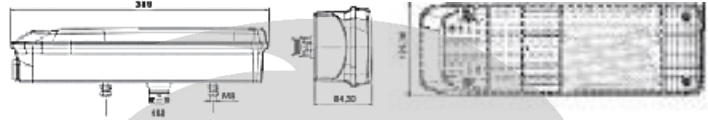

KOD / ITEM NO	ÖZELLİKLER / FEATURES
KT44158 LK	Kablolu / With Cable
KT44158 LS	Soketli / With Socket
KT44158 C	Cam / Lens