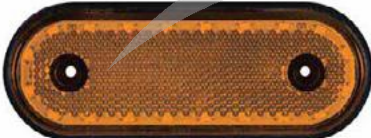

20 Ledli Oval Lamba / Oval Lamp With 20 Led

KOD / ITEM NO	ÖZELLİKLER / FEATURES
KT44263	Yan İşaret Lamba (Sarı) / Side Marker Lamp (Yellow)
KT44264	Yan İşaret Lamba (Beyaz) / Side Marker Lamp (White)
KT44265	Yan İşaret Lamba (Kırmızı) / Side Marker Lamp (Red)
KT44263 W	Yan İşaret Lamba (Sarı) / Side Marker Lamp (Yellow)
KT44264 W	Yan İşaret Lamba (Beyaz) / Side Marker Lamp (White)
KT44265 W	Yan İşaret Lamba (Kırmızı) / Side Marker Lamp (Red)
KT44263 F	Yan İşaret Lamba (Sarı) / Side Marker Lamp (Yellow)
KT44264 F	Yan İşaret Lamba (Beyaz) / Side Marker Lamp (White)
KT44265 F	Yan İşaret Lamba (Kırmızı) / Side Marker Lamp (Red)
KT44263 F18	Yan İşaret Lamba (Sarı) / Side Marker Lamp (Yellow)
KT44264 F18	Yan İşaret Lamba (Beyaz) / Side Marker Lamp (White)
KT44265 F18	Yan İşaret Lamba (Kırmızı) / Side Marker Lamp (Red)

Ürünlerimiz braketlidir. / Our products are bracketed.

KOLİ ÖZELLİKLER / BOX FEATURES	ÖLÇÜ / SIZE
KOLİ EBADI / BOX SIZE	610 x 315 x 350
KOLİ İÇİ ADEDİ / BOX IN PCS.	288
KOLİ AĞIRLIĞI / BOX WEIGHT	19,65 kg