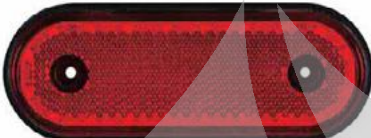

20 Ledli Oval Lamba / Oval Lamp With 20 Led

KOD / ITEM NO	ÖZELLİKLER / FEATURES
KT44263	Yan İşaret Lamba (Sarı) / Side Marker Lamp (Yellow)
KT44264	Yan İşaret Lamba (Beyaz) / Side Marker Lamp (White)
KT44265	Yan İşaret Lamba (Kırmızı) / Side Marker Lamp (Red)
KT44263 W	Yan İşaret Lamba (Sarı) / Side Marker Lamp (Yellow)
KT44264 W	Yan İşaret Lamba (Beyaz) / Side Marker Lamp (White)
KT44265 W	Yan İşaret Lamba (Kırmızı) / Side Marker Lamp (Red)
KT44263 F	Yan İşaret Lamba (Sarı) / Side Marker Lamp (Yellow)
KT44264 F	Yan İşaret Lamba (Beyaz) / Side Marker Lamp (White)
KT44265 F	Yan İşaret Lamba (Kırmızı) / Side Marker Lamp (Red)
KT44263 F18	Yan İşaret Lamba (Sarı) / Side Marker Lamp (Yellow)
KT44264 F18	Yan İşaret Lamba (Beyaz) / Side Marker Lamp (White)
KT44265 F18	Yan İşaret Lamba (Kırmızı) / Side Marker Lamp (Red)

Ürünlerimiz braketlidir. / Our products are bracketed.

KOLİ ÖZELLİKLER / BOX FEATURES	ÖLÇÜ / SIZE
KOLİ EBADI / BOX SIZE	610 x 315 x 350
KOLİ İÇİ ADEDİ / BOX IN PCS.	288
KOLİ AĞIRLIĞI / BOX WEIGHT	19,65 kg