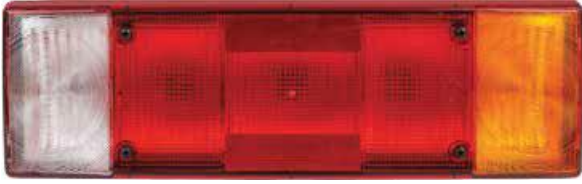

DAF / 5 CHAMBER

Stop Lamba / Tail Lamp