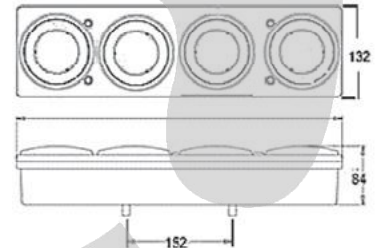

NEW FLASH I

Stop Lamba / Tail Lamp

AMPUL / BULB: 21W,5W

KOLİ ÖZELLİKLER / BOX FEATURES	ÖLÇÜ / SIZE
KOLİ EBADI / BOX SIZE	675 x 415 x 505
KOLİ İÇİ ADEDİ / BOX IN PCS.	18
KOLİ AĞIRLIĞI / BOX WEIGHT	21,30 kg
CAM KOLİ İÇİ ADEDİ / LENS BOX IN PCS.	54

NEW FLASH II

Stop Lamba / Tail Lamp

AMPUL / BULB: 21W,5W

KOLİ ÖZELLİKLER / BOX FEATURES	ÖLÇÜ / SIZE
KOLİ EBADI / BOX SIZE	675 x 415 x 505
KOLİ İÇİ ADEDİ / BOX IN PCS.	18
KOLİ AĞIRLIĞI / BOX WEIGHT	21,65 kg
CAM KOLİ İÇİ ADEDİ / LENS BOX IN PCS.	54

ACTROS

Stop Lamba / Tail Lamp

AMPUL / BULB: 21W,5W

KOLİ ÖZELLİKLER / BOX FEATURES	ÖLÇÜ / SIZE
KOLİ EBADI / BOX SIZE	590 x 430 x 570
KOLİ İÇİ ADEDİ / BOX IN PCS.	16
KOLİ AĞIRLIĞI / BOX WEIGHT	23,10 kg
CAM KOLİ İÇİ ADEDİ / LENS BOX IN PCS.	32

KOD / ITEM NO	ÖZELLİKLER / FEATURES
KT44156 LK LH	Kablolu (Sol) / With Cable (Left)
KT44156 LK RH	Kablolu (Sağ) / With Cable (Right)
KT44156 LS LH	Soketli (Sol) / With Socket (Left)
KT44156 LS RH	Soketli (Sağ) / With Socket (Right)
KT44156 C RH/LH	Cam (Sağ-Sol) / Lens (Right-Left)