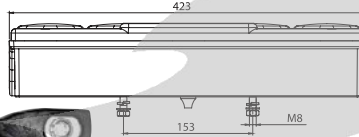

KT No.

Replaces Ref. No.:

Description

Model / Details

EURO

Stop Lamba / Tail Lamp

AMPUL / BULB: 21W,5W

KOLİ ÖZELLİKLER / BOX FEATURES	ÖLÇÜ / SIZE
KOLİ EBADI / BOX SIZE	675 x 385 x 440
KOLİ İÇİ ADEDİ / BOX IN PCS.	12
KOLİ AĞIRLIĞI / BOX WEIGHT	18,20 kg
CAM KOLİ İÇİ ADEDİ / LENS BOX IN PCS.	24

KOD / ITEM NO	ÖZELLİKLER / FEATURES
KT44308 LKB LH	Kablolu (Sol) / With Cable (Left)
KT44308 LKB RH	Kablolu (Sağ) / With Cable (Right)
KT44308 LSB LH	Soketli (Sol) / With Socket (Left)
KT44308 LSB RH	Soketli (Sağ) / With Socket (Right)
KT44308 CB	Cam / Lens
KT44308 LKDB LH	Kablolu (Sol) / With Cable (Left)
KT44308 LKDB RH	Kablolu (Sağ) / With Cable (Right)
KT44308 LSDB LH	Soketli (Sol) / With Socket (Left)
KT44308 LSDB RH	Soketli (Sağ) / With Socket (Right)

BEYAZ SİNYAL CAMLI

AMPUL / BULB: 21W,5W

KOLİ ÖZELLİKLER / BOX FEATURES	ÖLÇÜ / SIZE
KOLİ EBADI / BOX SIZE	750 x 355 x 635
KOLİ İÇİ ADEDİ / BOX IN PCS.	12
KOLİ AĞIRLIĞI / BOX WEIGHT	22,40 kg

EURO

Stop Lamba / Tail Lamp

AMPUL / BULB: 21W,5W

KOLİ ÖZELLİKLER / BOX FEATURES	ÖLÇÜ / SIZE
KOLİ EBADI / BOX SIZE	675 x 385 x 440
KOLİ İÇİ ADEDİ / BOX IN PCS.	12
KOLİ AĞIRLIĞI / BOX WEIGHT	18,20 kg
CAM KOLİ İÇİ ADEDİ / LENS BOX IN PCS.	24

KOD / ITEM NO	ÖZELLİKLER / FEATURES
KT44308 LKS LH	Kablolu (Sol) / With Cable (Left)
KT44308 LKS RH	Kablolu (Sağ) / With Cable (Right)
KT44308 LSS LH	Soketli (Sol) / With Socket (Left)
KT44308 LSS RH	Soketli (Sağ) / With Socket (Right)
KT44308 CS RH/LH	Cam (Sağ-Sol) / Lens (Right-Left)
KT44308 LKDS LH	Kablolu (Sol) / With Cable (Left)
KT44308 LKDS RH	Kablolu (Sağ) / With Cable (Right)
KT44308 LSDS LH	Soketli (Sol) / With Socket (Left)
KT44308 LSDS RH	Soketli (Sağ) / With Socket (Right)

SARI SİNYAL CAMLI

AMPUL / BULB: 21W,5W

KOLİ ÖZELLİKLER / BOX FEATURES	ÖLÇÜ / SIZE
KOLİ EBADI / BOX SIZE	750 x 355 x 635
KOLİ İÇİ ADEDİ / BOX IN PCS.	12
KOLİ AĞIRLIĞI / BOX WEIGHT	22,40 kg