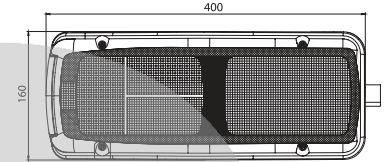

KOD / ITEM NO	ÖZELLİKLER / FEATURES
KT44162 LK LH	Kablolu (Sol) / With Cable (Left)
KT44162 LK RH	Kablolu (Sağ) / With Cable (Right)
KT44162 LS LH	Soketli (Sol) / With Socket (Left)
KT44162 LS RH	Soketli (Sağ) / With Socket (Right)
KT44162 C RH/LH	Cam (Sağ-Sol) / Lens (Right-Left)

AMPUL / BULB: 21W,5W

KOLİ ÖZELLİKLER / BOX FEATURES	ÖLÇÜ / SIZE
KOLİ EBADI / BOX SIZE	675 x 385 x 440
KOLİ İÇİ ADEDİ / BOX IN PCS.	12
KOLİ AĞIRLIĞI / BOX WEIGHT	15,60 kg
CAM KOLİ İÇİ ADEDİ / LENS BOX IN PCS.	24