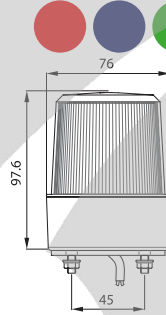

2 FONKSİYONLU / 2 FUNCTION

Tepe İkaz Lamba / Flashing Beacon Lamp

KOD / ITEM NO	ÖZELLİKLER / FEATURES
KT44329 L	Sarı Lensli / Amber Lens
KT44330 L	Kırmızı Lensli / Red Lens
KT44331 L	Mavi Lensli / Blue Lens
KT44332 L	Yeşil Lensli / Green Lens

KOLİ ÖZELLİKLER / BOX FEATURES	ÖLÇÜ / SIZE
KOLİ EBADI / BOX SIZE	525 x 395 x 300
KOLİ İÇİ ADEDİ / BOX IN PCS.	50
KOLİ AĞIRLIĞI / BOX WEIGHT	10,70 kg