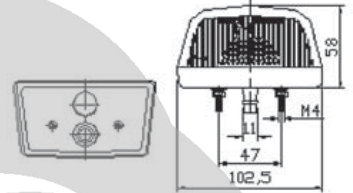

P-100

Plaka Lamba / Number Plate Lamp

KOD / ITEM NO	ÖZELLİKLER / FEATURES
KT44186 CR	Plaka Lamba Camı / Number Plate Lamp Lens
KT44186 CB	Plaka Lamba Camı / Number Plate Lamp Lens
KT44186 LR	Plaka Lamba Camı / Number Plate Lamp Lens
KT44186 LRED	Plaka Lamba / Number Plate Lamp
KT44186 LBLUE	Plaka Lamba / Number Plate Lamp
KT44186 LBLACK	Plaka Lamba / Number Plate Lamp

KOLİ ÖZELLİKLER / BOX FEATURES	ÖLÇÜ / SIZE
KOLİ EBADI / BOX SIZE	690 x 390 x 285
KOLİ İÇİ ADEDİ / BOX IN PCS.	100
KOLİ AĞIRLIĞI / BOX WEIGHT	12,45 kg

P-100

Plaka Lamba / Number Plate Lamp

KOD / ITEM NO	ÖZELLİKLER / FEATURES
KT44182 L	Plaka Lambası Kırmızı / Led Number Plate Lamp Red
KT44183 L	Plaka Lambası Mavi / Led Number Plate Lamp Blue
KT44184 L	Plaka Lambası Siyah / Led Number Plate Lamp Black
KT44184 L	Plaka Lambası Krom / Led Number Plate Lamp Chrome