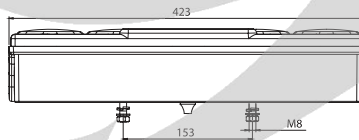

KT No.

Replaces Ref. No.:

Description

Model / Details

EURO

Stop Lamba / Tail Lamp

AMPUL / BULB: 21W,5W

KOLİ ÖZELLİKLER / BOX FEATURES	ÖLÇÜ / SIZE
KOLİ EBADI / BOX SIZE	675 x 385 x 440
KOLİ İÇİ ADEDİ / BOX IN PCS.	12
KOLİ AĞIRLIĞI / BOX WEIGHT	18,20 kg
CAM KOLİ İÇİ ADEDİ / LENS BOX IN PCS.	24

KOD / ITEM NO	ÖZELLİKLER / FEATURES
KT44308 LKB LH	Kablolu (Sol) / With Cable (Left)
KT44308 LKB RH	Kablolu (Sağ) / With Cable (Right)
KT44308 LSB LH	Soketli (Sol) / With Socket (Left)
KT44308 LSB RH	Soketli (Sağ) / With Socket (Right)
KT44308 CB	Cam / Lens
KT44308 LKDB LH	Kablolu (Sol) / With Cable (Left)
KT44308 LKDB RH	Kablolu (Sağ) / With Cable (Right)
KT44308 LSDB LH	Soketli (Sol) / With Socket (Left)
KT44308 LSDB RH	Soketli (Sağ) / With Socket (Right)

BEYAZ SİNYAL CAMLI

AMPUL / BULB: 21W,5W

KOLİ ÖZELLİKLER / BOX FEATURES	ÖLÇÜ / SIZE
KOLİ EBADI / BOX SIZE	750 x 355 x 635
KOLİ İÇİ ADEDİ / BOX IN PCS.	12
KOLİ AĞIRLIĞI / BOX WEIGHT	22,40 kg

EURO

Stop Lamba / Tail Lamp

AMPUL / BULB: 21W,5W

KOLİ ÖZELLİKLER / BOX FEATURES	ÖLÇÜ / SIZE
KOLİ EBADI / BOX SIZE	675 x 385 x 440
KOLİ İÇİ ADEDİ / BOX IN PCS.	12
KOLİ AĞIRLIĞI / BOX WEIGHT	18,20 kg
CAM KOLİ İÇİ ADEDİ / LENS BOX IN PCS.	24

KOD / ITEM NO	ÖZELLİKLER / FEATURES
KT44308 LKS LH	Kablolu (Sol) / With Cable (Left)
KT44308 LKS RH	Kablolu (Sağ) / With Cable (Right)
KT44308 LSS LH	Soketli (Sol) / With Socket (Left)
KT44308 LSS RH	Soketli (Sağ) / With Socket (Right)
KT44308 CS RH/LH	Cam (Sağ-Sol) / Lens (Right-Left)
KT44308 LKDS LH	Kablolu (Sol) / With Cable (Left)
KT44308 LKDS RH	Kablolu (Sağ) / With Cable (Right)
KT44308 LSDS LH	Soketli (Sol) / With Socket (Left)
KT44308 LSDS RH	Soketli (Sağ) / With Socket (Right)

SARI SİNYAL CAMLI

AMPUL / BULB: 21W,5W

KOLİ ÖZELLİKLER / BOX FEATURES	ÖLÇÜ / SIZE
KOLİ EBADI / BOX SIZE	750 x 355 x 635
KOLİ İÇİ ADEDİ / BOX IN PCS.	12
KOLİ AĞIRLIĞI / BOX WEIGHT	22,40 kg