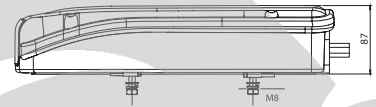

KOD / ITEM NO	ÖZELLİKLER / FEATURES
KT44162 LK LH	Kablolu (Sol) / With Cable (Left)
KT44162 LK RH	Kablolu (Sağ) / With Cable (Right)
KT44162 LS LH	Soketli (Sol) / With Socket (Left)
KT44162 LS RH	Soketli (Sağ) / With Socket (Right)
KT44162 C RH/LH	Cam (Sağ-Sol) / Lens (Right-Left)

AMPUL / BULB: 21W,5W

KOLİ ÖZELLİKLER / BOX FEATURES	ÖLÇÜ / SIZE
KOLİ EBADI / BOX SIZE	675 x 385 x 440
KOLİ İÇİ ADEDİ / BOX IN PCS.	12
KOLİ AĞIRLIĞI / BOX WEIGHT	15,60 kg
CAM KOLİ İÇİ ADEDİ / LENS BOX IN PCS.	24