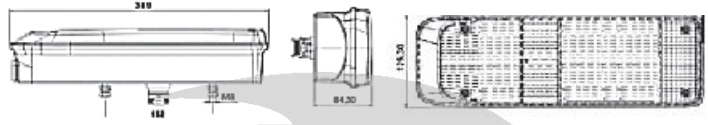

KOD / ITEM NO	ÖZELLİKLER / FEATURES
KT44157 LK	Kablolu / With Cable
KT44157 LS	Soketli / With Socket
KT44157 C	Cam / Lens