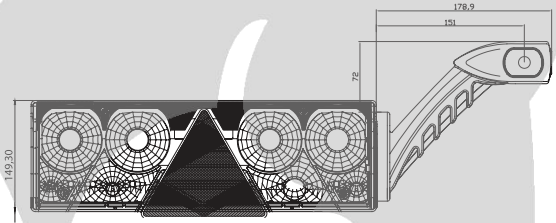

KT No.

Replaces Ref. No.:

Description

Model / Details

EURO

Stop Lamba / Tail Lamp

AMPUL / BULB: 21W,5W

KOLİ ÖZELLİKLER / BOX FEATURES	ÖLÇÜ / SIZE
KOLİ EBADI / BOX SIZE	675 x 385 x 440
KOLİ İÇİ ADEDİ / BOX IN PCS.	12
KOLİ AĞIRLIĞI / BOX WEIGHT	18,20 kg
CAM KOLİ İÇİ ADEDİ / LENS BOX IN PCS.	24

KOD / ITEM NO	ÖZELLİKLER / FEATURES
KT44308 LKB LH	Kablolu (Sol) / With Cable (Left)
KT44308 LKB RH	Kablolu (Sağ) / With Cable (Right)
KT44308 LSB LH	Soketli (Sol) / With Socket (Left)
KT44308 LSB RH	Soketli (Sağ) / With Socket (Right)
KT44308 CB	Cam / Lens
KT44308 LKDB LH	Kablolu (Sol) / With Cable (Left)
KT44308 LKDB RH	Kablolu (Sağ) / With Cable (Right)
KT44308 LSDB LH	Soketli (Sol) / With Socket (Left)
KT44308 LSDB RH	Soketli (Sağ) / With Socket (Right)

BEYAZ SİNYAL CAMLI

AMPUL / BULB: 21W,5W

KOLİ ÖZELLİKLER / BOX FEATURES	ÖLÇÜ / SIZE
KOLİ EBADI / BOX SIZE	750 x 355 x 635
KOLİ İÇİ ADEDİ / BOX IN PCS.	12
KOLİ AĞIRLIĞI / BOX WEIGHT	22,40 kg

EURO

Stop Lamba / Tail Lamp

AMPUL / BULB: 21W,5W

KOLİ ÖZELLİKLER / BOX FEATURES	ÖLÇÜ / SIZE
KOLİ EBADI / BOX SIZE	675 x 385 x 440
KOLİ İÇİ ADEDİ / BOX IN PCS.	12
KOLİ AĞIRLIĞI / BOX WEIGHT	18,20 kg
CAM KOLİ İÇİ ADEDİ / LENS BOX IN PCS.	24

KOD / ITEM NO	ÖZELLİKLER / FEATURES
KT44308 LKS LH	Kablolu (Sol) / With Cable (Left)
KT44308 LKS RH	Kablolu (Sağ) / With Cable (Right)
KT44308 LSS LH	Soketli (Sol) / With Socket (Left)
KT44308 LSS RH	Soketli (Sağ) / With Socket (Right)
KT44308 CS RH/LH	Cam (Sağ-Sol) / Lens (Right-Left)
KT44308 LKDS LH	Kablolu (Sol) / With Cable (Left)
KT44308 LKDS RH	Kablolu (Sağ) / With Cable (Right)
KT44308 LSDS LH	Soketli (Sol) / With Socket (Left)
KT44308 LSDS RH	Soketli (Sağ) / With Socket (Right)

SARI SİNYAL CAMLI

AMPUL / BULB: 21W,5W

KOLİ ÖZELLİKLER / BOX FEATURES	ÖLÇÜ / SIZE
KOLİ EBADI / BOX SIZE	750 x 355 x 635
KOLİ İÇİ ADEDİ / BOX IN PCS.	12
KOLİ AĞIRLIĞI / BOX WEIGHT	22,40 kg