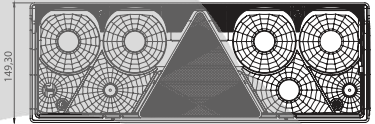

KT No.

Replaces Ref. No.:

Description

Model / Details

EURO

Stop Lamba / Tail Lamp

AMPUL / BULB: 21W,5W

KOLİ ÖZELLİKLER / BOX FEATURES	ÖLÇÜ / SIZE
KOLİ EBADI / BOX SIZE	675 x 385 x 440
KOLİ İÇİ ADEDİ / BOX IN PCS.	12
KOLİ AĞIRLIĞI / BOX WEIGHT	18,20 kg
CAM KOLİ İÇİ ADEDİ / LENS BOX IN PCS.	24

KOD / ITEM NO	ÖZELLİKLER / FEATURES
KT44308 LKB LH	Kablolu (Sol) / With Cable (Left)
KT44308 LKB RH	Kablolu (Sağ) / With Cable (Right)
KT44308 LSB LH	Soketli (Sol) / With Socket (Left)
KT44308 LSB RH	Soketli (Sağ) / With Socket (Right)
KT44308 CB	Cam / Lens
KT44308 LKDB LH	Kablolu (Sol) / With Cable (Left)
KT44308 LKDB RH	Kablolu (Sağ) / With Cable (Right)
KT44308 LSDB LH	Soketli (Sol) / With Socket (Left)
KT44308 LSDB RH	Soketli (Sağ) / With Socket (Right)

BEYAZ SİNYAL CAMLI

AMPUL / BULB: 21W,5W

KOLİ ÖZELLİKLER / BOX FEATURES	ÖLÇÜ / SIZE
KOLİ EBADI / BOX SIZE	750 x 355 x 635
KOLİ İÇİ ADEDİ / BOX IN PCS.	12
KOLİ AĞIRLIĞI / BOX WEIGHT	22,40 kg

EURO

Stop Lamba / Tail Lamp

AMPUL / BULB: 21W,5W

KOLİ ÖZELLİKLER / BOX FEATURES	ÖLÇÜ / SIZE
KOLİ EBADI / BOX SIZE	675 x 385 x 440
KOLİ İÇİ ADEDİ / BOX IN PCS.	12
KOLİ AĞIRLIĞI / BOX WEIGHT	18,20 kg
CAM KOLİ İÇİ ADEDİ / LENS BOX IN PCS.	24

KOD / ITEM NO	ÖZELLİKLER / FEATURES
KT44308 LKS LH	Kablolu (Sol) / With Cable (Left)
KT44308 LKS RH	Kablolu (Sağ) / With Cable (Right)
KT44308 LSS LH	Soketli (Sol) / With Socket (Left)
KT44308 LSS RH	Soketli (Sağ) / With Socket (Right)
KT44308 CS RH/LH	Cam (Sağ-Sol) / Lens (Right-Left)
KT44308 LKDS LH	Kablolu (Sol) / With Cable (Left)
KT44308 LKDS RH	Kablolu (Sağ) / With Cable (Right)
KT44308 LSDS LH	Soketli (Sol) / With Socket (Left)
KT44308 LSDS RH	Soketli (Sağ) / With Socket (Right)

SARI SİNYAL CAMLI

AMPUL / BULB: 21W,5W

KOLİ ÖZELLİKLER / BOX FEATURES	ÖLÇÜ / SIZE
KOLİ EBADI / BOX SIZE	750 x 355 x 635
KOLİ İÇİ ADEDİ / BOX IN PCS.	12
KOLİ AĞIRLIĞI / BOX WEIGHT	22,40 kg