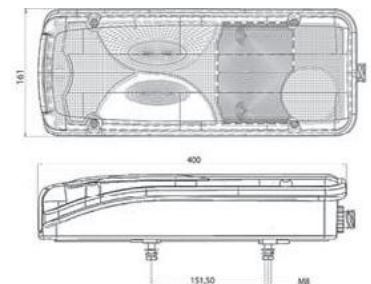

KOD / ITEM NO	ÖZELLİKLER / FEATURES
KT44164 LK LH	Kablolu (Sol) / With Cable (Left)
KT44164 LK RH	Kablolu (Sağ) / With Cable (Right)
KT44164LS LH	Soketli (Sol) / With Socket (Left)
KT44164 LS RH	Soketli (Sağ) / With Socket (Right)
KT44164 C RH/LH	Cam (Sağ-Sol) / Lens (Right-Left)

AMPUL / BULB: 21W,5W

KOLİ ÖZELLİKLER / BOX FEATURES	ÖLÇÜ / SIZE
KOLİ EBADI / BOX SIZE	675 x 385 x 440
KOLİ İÇİ ADEDİ / BOX IN PCS.	12
KOLİ AĞIRLIĞI / BOX WEIGHT	14,75 kg
CAM KOLİ İÇİ ADEDİ / LENS BOX IN PCS.	24