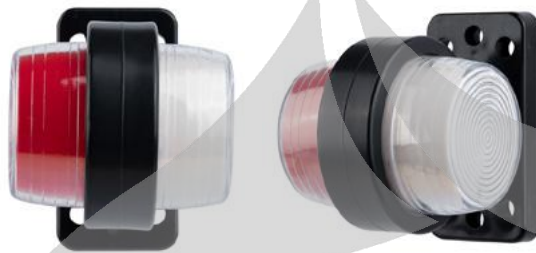

Dorse Dış İşaret Lamba / Trailer End - Outline Marker Lamp

KOD / ITEM NO	ÖZELLİKLER / FEATURES
KT44218 L LH	Dorse Dış İşaret Lamba Ledli (Sol) Trailer End- Outline Marker Lamp W-Led (Left)
KT44218 L RH	Dorse Dış İşaret Lamba Ledli (Sağ) Trailer End- Outline Marker Lamp W-Led (Right)

KOLİ ÖZELLİKLER / BOX FEATURES	ÖLÇÜ / SIZE
KOLİ EBADI / BOX SIZE	705 x 240 x 225
KOLİ İÇİ ADEDİ / BOX IN PCS.	50(R-L)