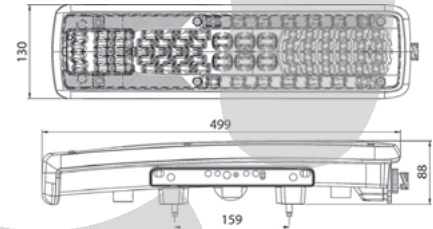

KOD / ITEM NO	ÖZELLİKLER / FEATURES
KT44163 LK LH	Kablolu (Sol) / With Cable (Left)
KT44163 LK RH	Kablolu (Sağ) / With Cable (Right)
KT44163 LS LH	Soketli (Sol) / With Socket (Left)
KT44163 LS RH	Soketli (Sağ) / With Socket (Right)
KT44163 C	Cam / Lens

KOLİ ÖZELLİKLER / BOX FEATURES	ÖLÇÜ / SIZE
KOLİ EBADI / BOX SIZE	560 x 500 x 540
KOLİ İÇİ ADEDİ / BOX IN PCS.	16
KOLİ AĞIRLIĞI / BOX WEIGHT	23,45 kg
CAM KOLİ İÇİ ADEDİ / LENS BOX IN PCS.	32