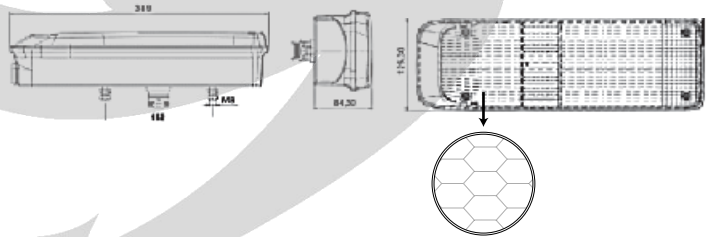

KOD / ITEM NO	ÖZELLİKLER / FEATURES
KT44157 LKP	Kablolu / With Cable
KT44157 LSP	Soketli / With Socket
KT44157 C	Cam / Lens