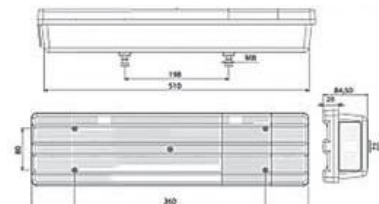

AMPUL / BULB: 21W,5W

KOLİ ÖZELLİKLER / BOX FEATURES	ÖLÇÜ / SIZE
KOLİ EBADI / BOX SIZE	590 x 430 x 570
KOLİ İÇİ ADEDİ / BOX IN PCS.	16
KOLİ AĞIRLIĞI / BOX WEIGHT	23,10 kg
CAM KOLİ İÇİ ADEDİ / LENS BOX IN PCS.	32

KOD / ITEM NO	ÖZELLİKLER / FEATURES
KT44156 LKM LH	Kablolu (Sol) / With Cable (Left)
KT44156 LKM RH	Kablolu (Sağ) / With Cable (Right)
KT44156 LSM LH	Soketli (Sol) / With Socket (Left)
KT44156 LSM RH	Soketli (Sağ) / With Socket (Right)
KT44156 CM RH/LH	Cam (Sağ-Sol) / Lens (Right-Left)