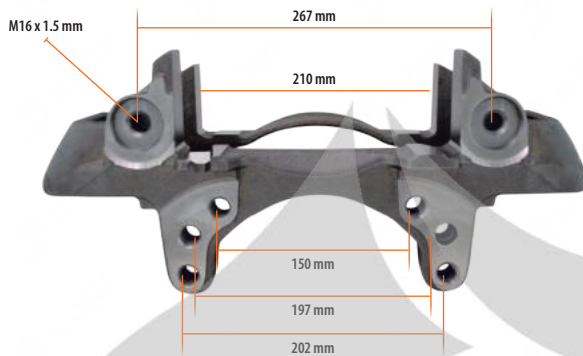

Original Ref. Kit. No

6402227406 D3-6K25

Model

MAX 22T

Klötze Part No

700-7108

WBC Caliper Carrier for Schmitz Trailer (Left)

EN

WBC Kaliper Taşıyıcı Schmitz Dorse (Sol)

TR

Носитель Суппорта WBC для Прицепа Schmitz (Левая)

RU