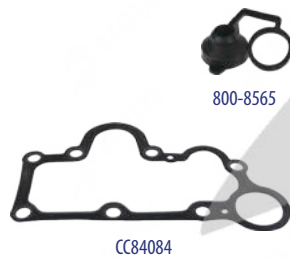

C - LE Duco Type Set (Right)

KTC-8770

PART NO

C - LE Duco Tipi Set (Sağ)
Набор C-LE DUCO Типа (Правая)

ORIGINAL NO