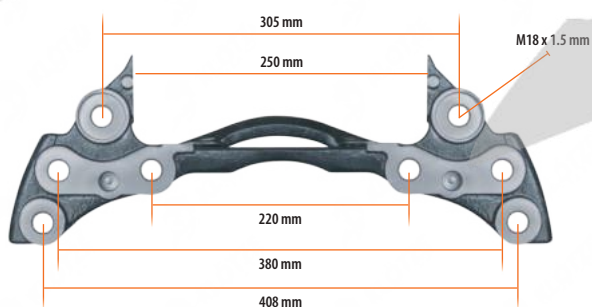

Original Ref. Kit. No

Model

KLötze Part No
800-8180

ROR Axle **EN**

ROR Dingili **TR**

Перевозчик Суппорта Оси ROR **RU**