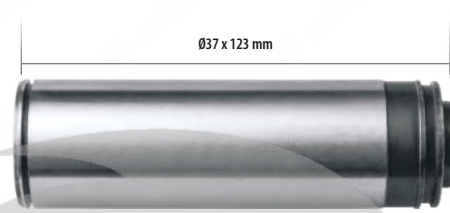

PART NO

Mark IV Type - HDX Set
Халдекс Набор Для Ремонта Mark IV

ORIGINAL NO

Caliper Guides & Seals Repair Kit

CC55002
Bronze Bush (Short)

CC55003
Bronze Bush (Long)

CC55008
Guide Pin (Short)

CC55009
Guide Pin (Long)