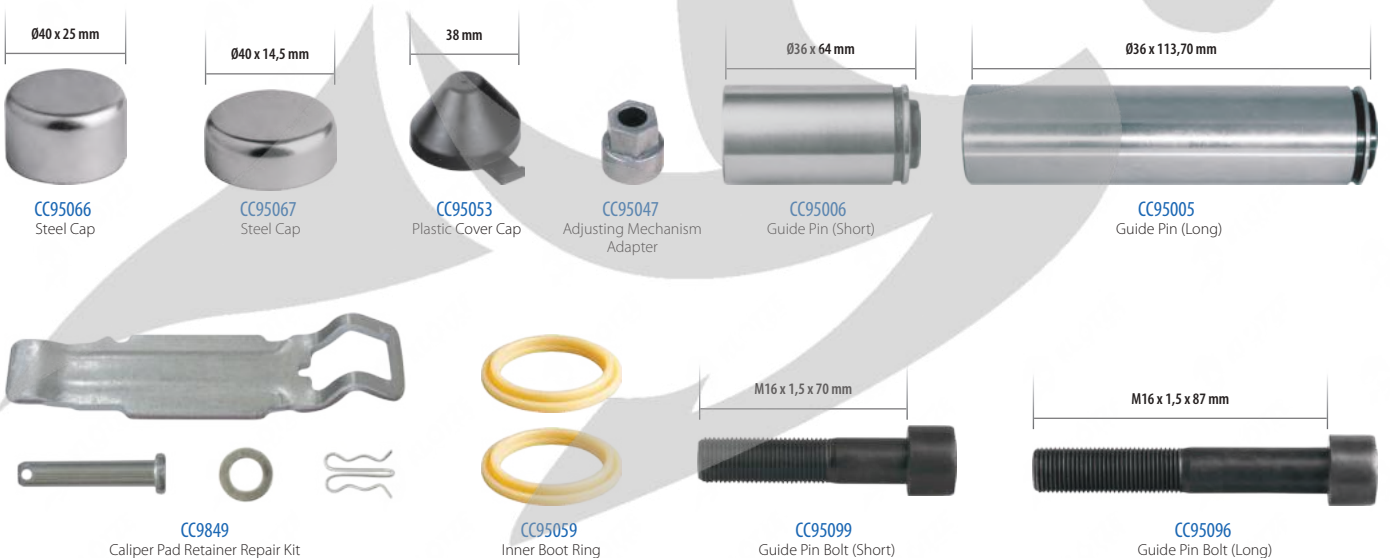

Caliper Guides & Seals Repair Kit

Model: SN6/SN7/SK7/NA7/ST7

900-9077

PART NO

Perno Tamir Takımı

Направляющие, Пыльники и Втулки (Ремкомплект Суппорта)

ORIGINAL NO

K013007