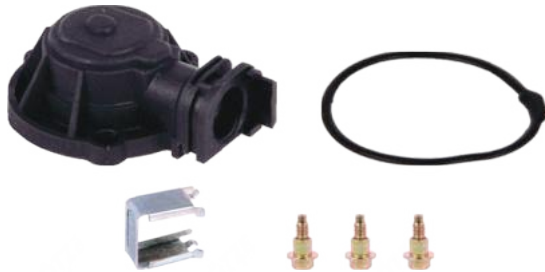

Original Ref. Kit. No

Model
SB7 Radial

Klötze Part No

900-9460

Caliper Plastic Cover (Without Sensor)

EN

Kaliper Plastik Kapağı (Sensörsüz)

TR

Пластиковая Крышка Суппорта (Без Датчика)

RU