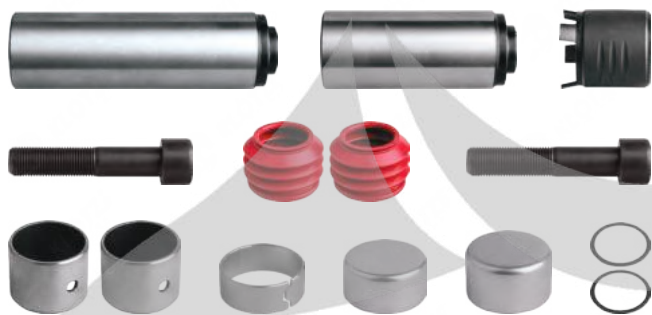

SF Caliper Repair Set (Jost Axle)

400-4090