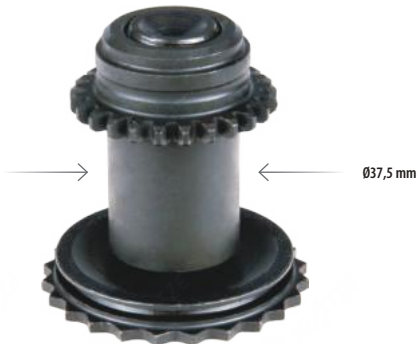

Original Ref. Kit. No

Model

Elsa 1 Radial/Axial

Klötze Part No

800-8926

Caliper Mechanism Gear (Right)

EN

Kaliper Mekanizma Dişlisi (Sağ)

TR

Шестерня Суппорта (Правая)

RU