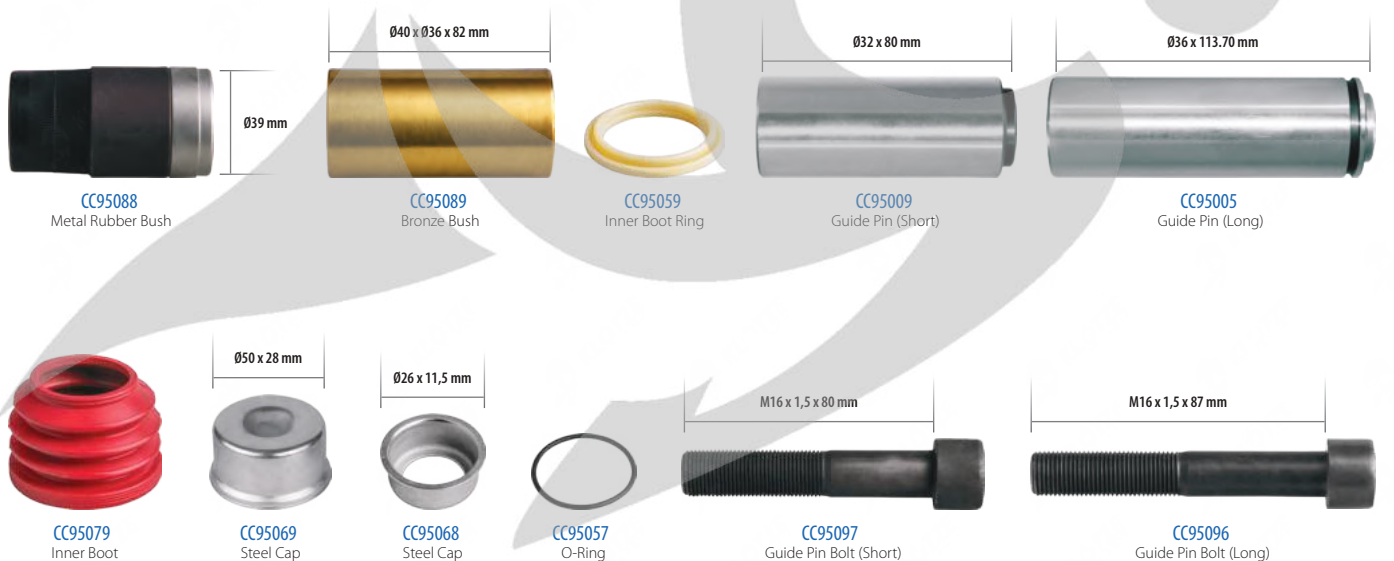

Caliper Guides & Seals Repair Kit

Model: SB6/SB7 - SB7 Radial

900-9930

PART NO

Perno Tamir Takımı

Направляющие, Пыльники и Втулки (Ремкомплект Суппорта)

ORIGINAL NO

K000375