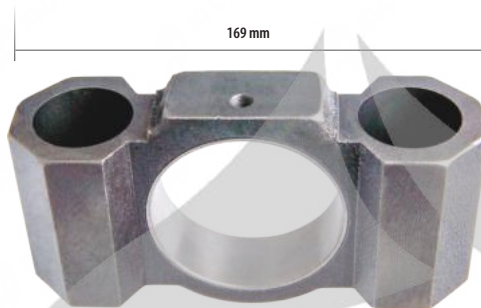

Caliper Assembly Kit (Left)

Model: DX.225

800-885-094
Caliper Bridge Assembly