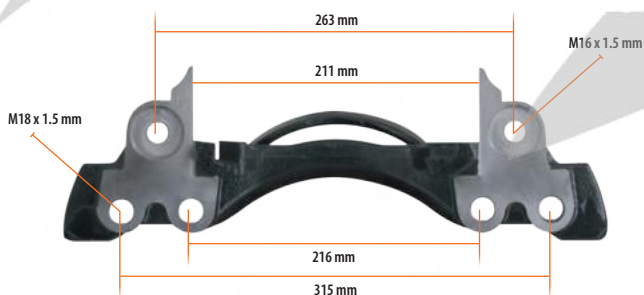

Original Ref. Kit. No

Model

PAN 19.5/22.5 Single Piston

Klötze Part No

700-7135

19,5 Inch (Left)

EN

19,5 Inch (Sol)

TR

Носитель суппорта WBC 19,5 (Левая)

RU