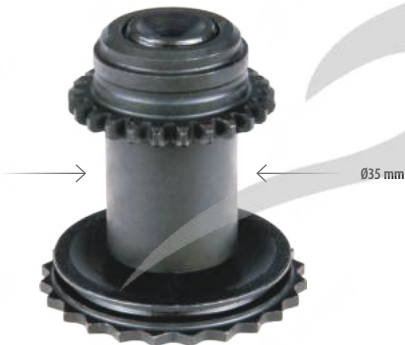

Original Ref. Kit. No

Model

Elsa 1 Radial/Axial

Klötze Part No

800-8929

Caliper Mechanism Gear (Left)

EN

Kaliper Mekanizma Dişlisi (Sol)

TR

Шестерня Суппорта (Левая)

RU