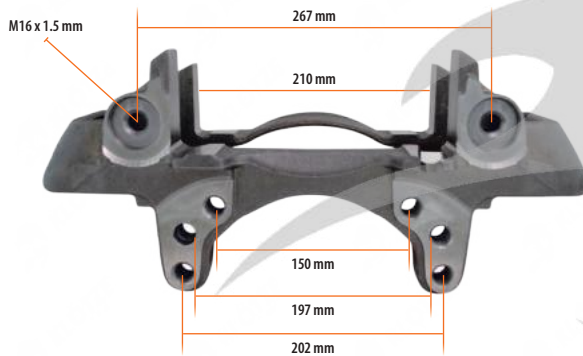

Original Ref. Kit. No

6402227406 D1-6J20

Model

MAX 22T

Klötze Part No

700-7109

WBC Caliper Carrier for Schmitz Trailer (Right)

EN

WBC Kaliper Taşıyıcı Schmitz Dorse (Sağ)

TR

Носитель Суппорта WBC для Прицепа Schmitz (Правая)

RU