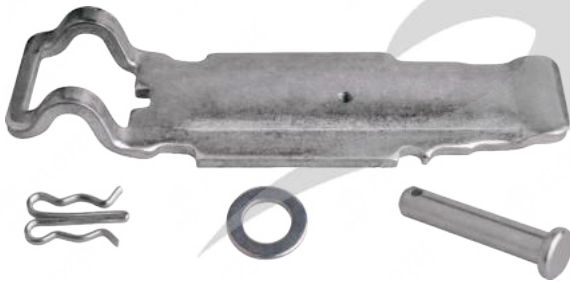

Original Ref. Kit. No

II19712004 - II30679004

Model

SB6/SB7 - SB7 Radial - SM7
SN6/SN7/SK7/NA7/ST7

Klötze Part No

900-9840

Caliper Pad Retainer Repair Kit

EN

Balata Tutucu

TR

Ипат Держатель Ремкомплект Суппорта

RU