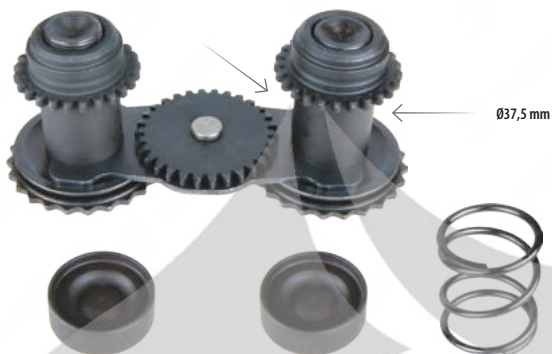

Original Ref. Kit. No

Model

Elsa 1 Radial/Axial

Klötze Part No

800-8916

Caliper Adjusting Mechanism (Right)

EN

Kaliper Ayar Mekanizması (Sağ)

TR

Регулировочный Механизм Толкателя Суппорта (Правая)

RU