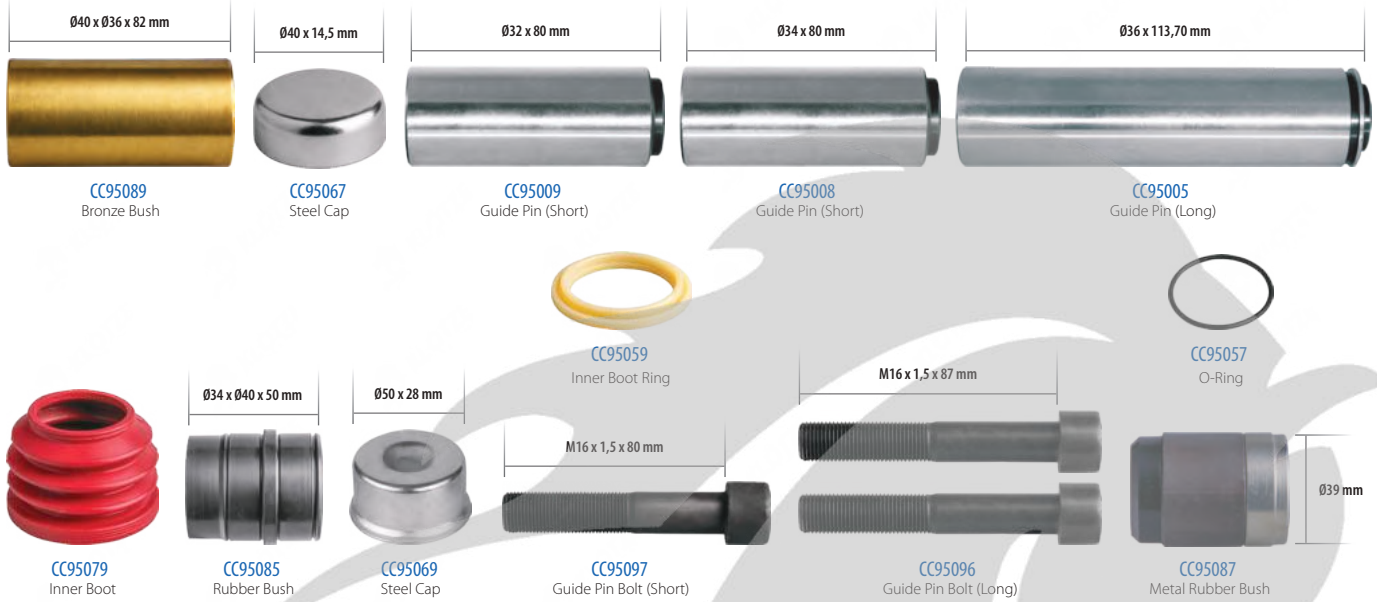

Caliper Guides & Seals Repair Kit

Model: SB6/SB7 - SB7 Radial - SN6/SN7/SK7/NA7/ST7

900-9078

PART NO

Perno Tamir Takımı

Направляющие, Пыльники и Втулки (Ремкомплект Суппорта)

ORIGINAL NO

K000365