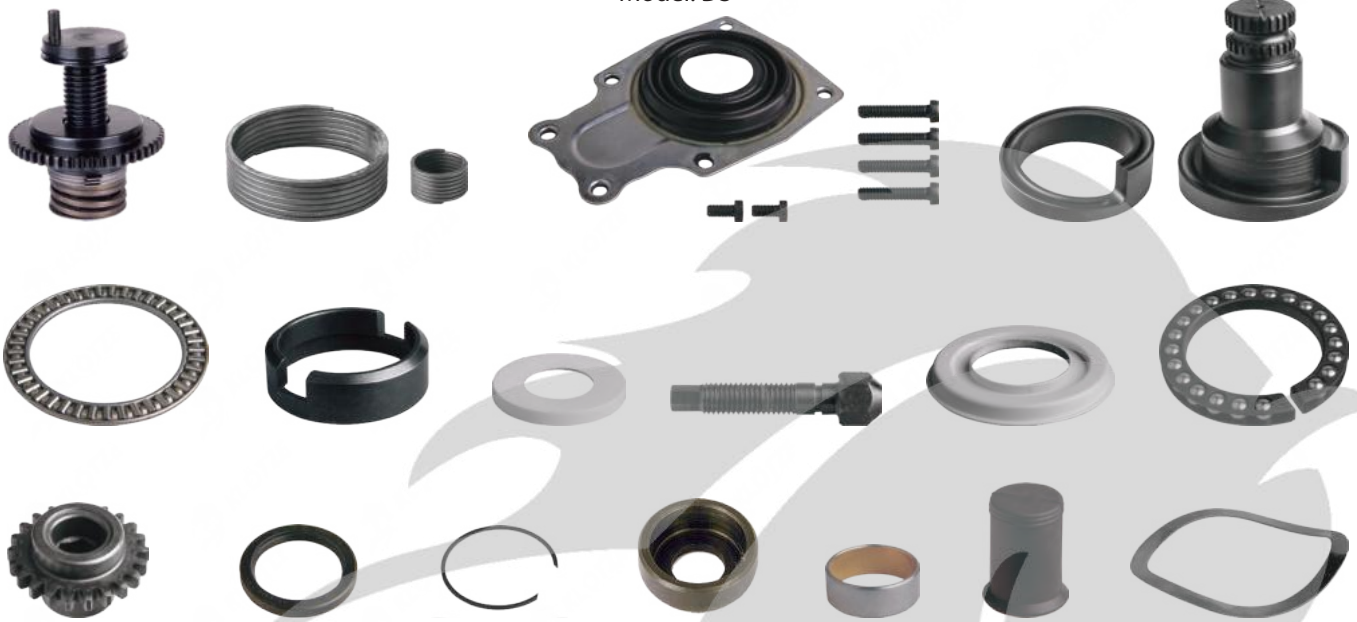

Caliper Overhaul Repair Kit - 26 Teeth (Front - Right)

Model: D3

800-8860

PART NO

Kaliper Tamir Takımı - 26 Diş (Ön - Sağ)
Ремонтный Комплект Суппорта (Перёд - Правая)

ORIGINAL NO