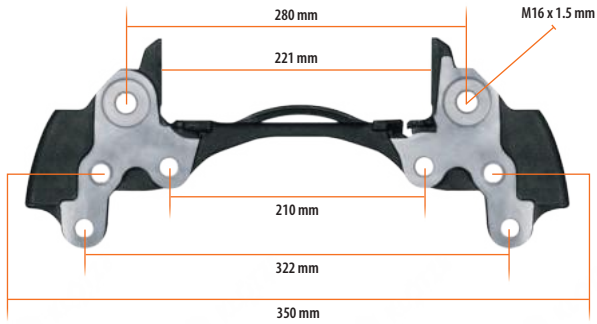

Original Ref. Kit. No
000 423 2206
Model
MAXX 22L

KLötze Part No
700-7133

MB Arcs (Rear / Right) **EN**

MB Arcs (Arka / Sağ) **TR**

MB Arcs (Правая) **RU**