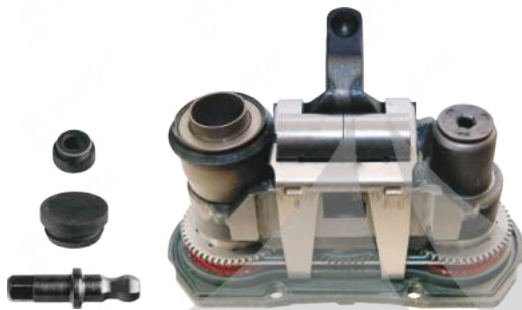

Caliper Mechanism, Piston & Cover Kit **EN**