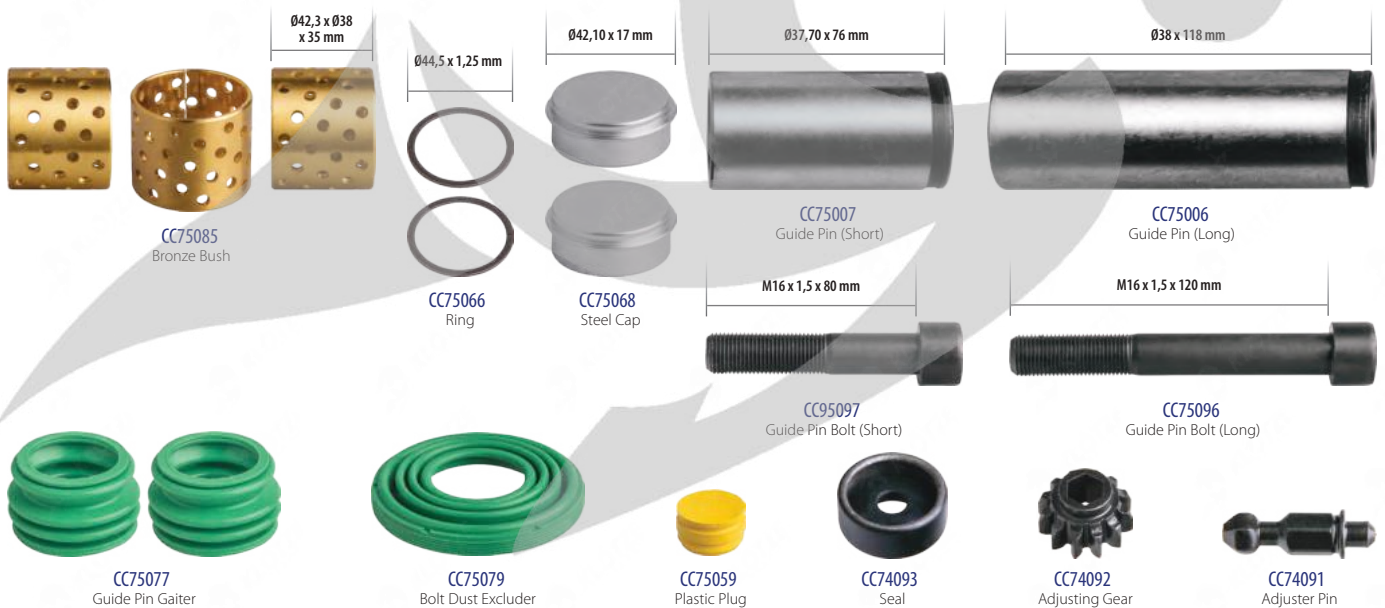

Caliper Guides & Seals Repair Kit

Model: Maxx 22

700-7431

PART NO

Kaliper Perno Tamir Takımı
Направляющие, Пыльники и Втулки (Ремкомплект Суппорта)

ORIGINAL NO