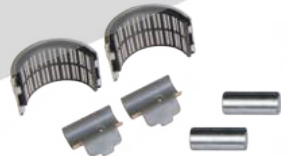

CC8970
Caliper Bearing Repair Kit