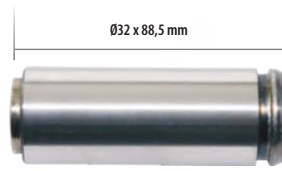

CC95000
Guide Pin (Short)

Ø32 x 88,5 mm

Klötze Part No
900-9789

Original Ref. Kit. No

Model
SB6/SB7 - SB7 Radial

Caliper Guide Repair Kit **EN**

Perno Tamir Takımı **TR**

Направляющая и Втулка (Ремкомплект Суппорта) **RU**